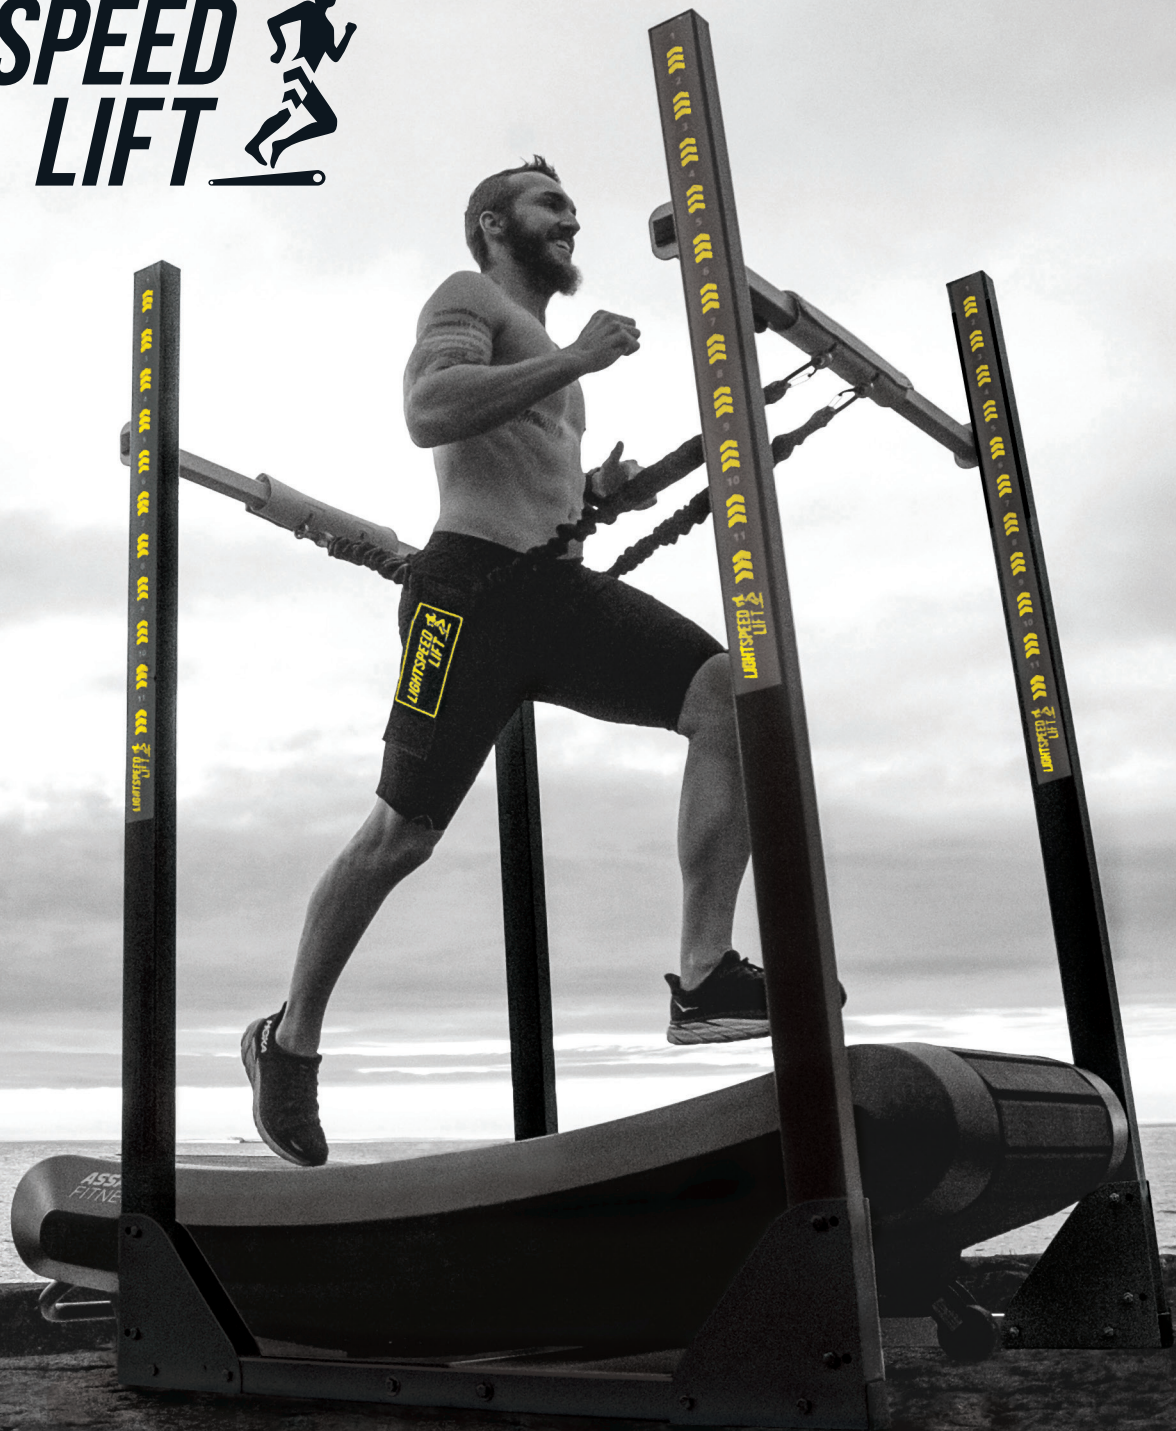

LIGHTSPEED LIFT

ELEVATE PERFORMANCE

THE LIGHTSPEED ADVANTAGE

LightSpeed Lift helps athletes achieve peak performance both physically and mentally. Our patented “Lift from the Hip Suspension” can improve speed while relieving significant impact and promoting efficient running mechanics.